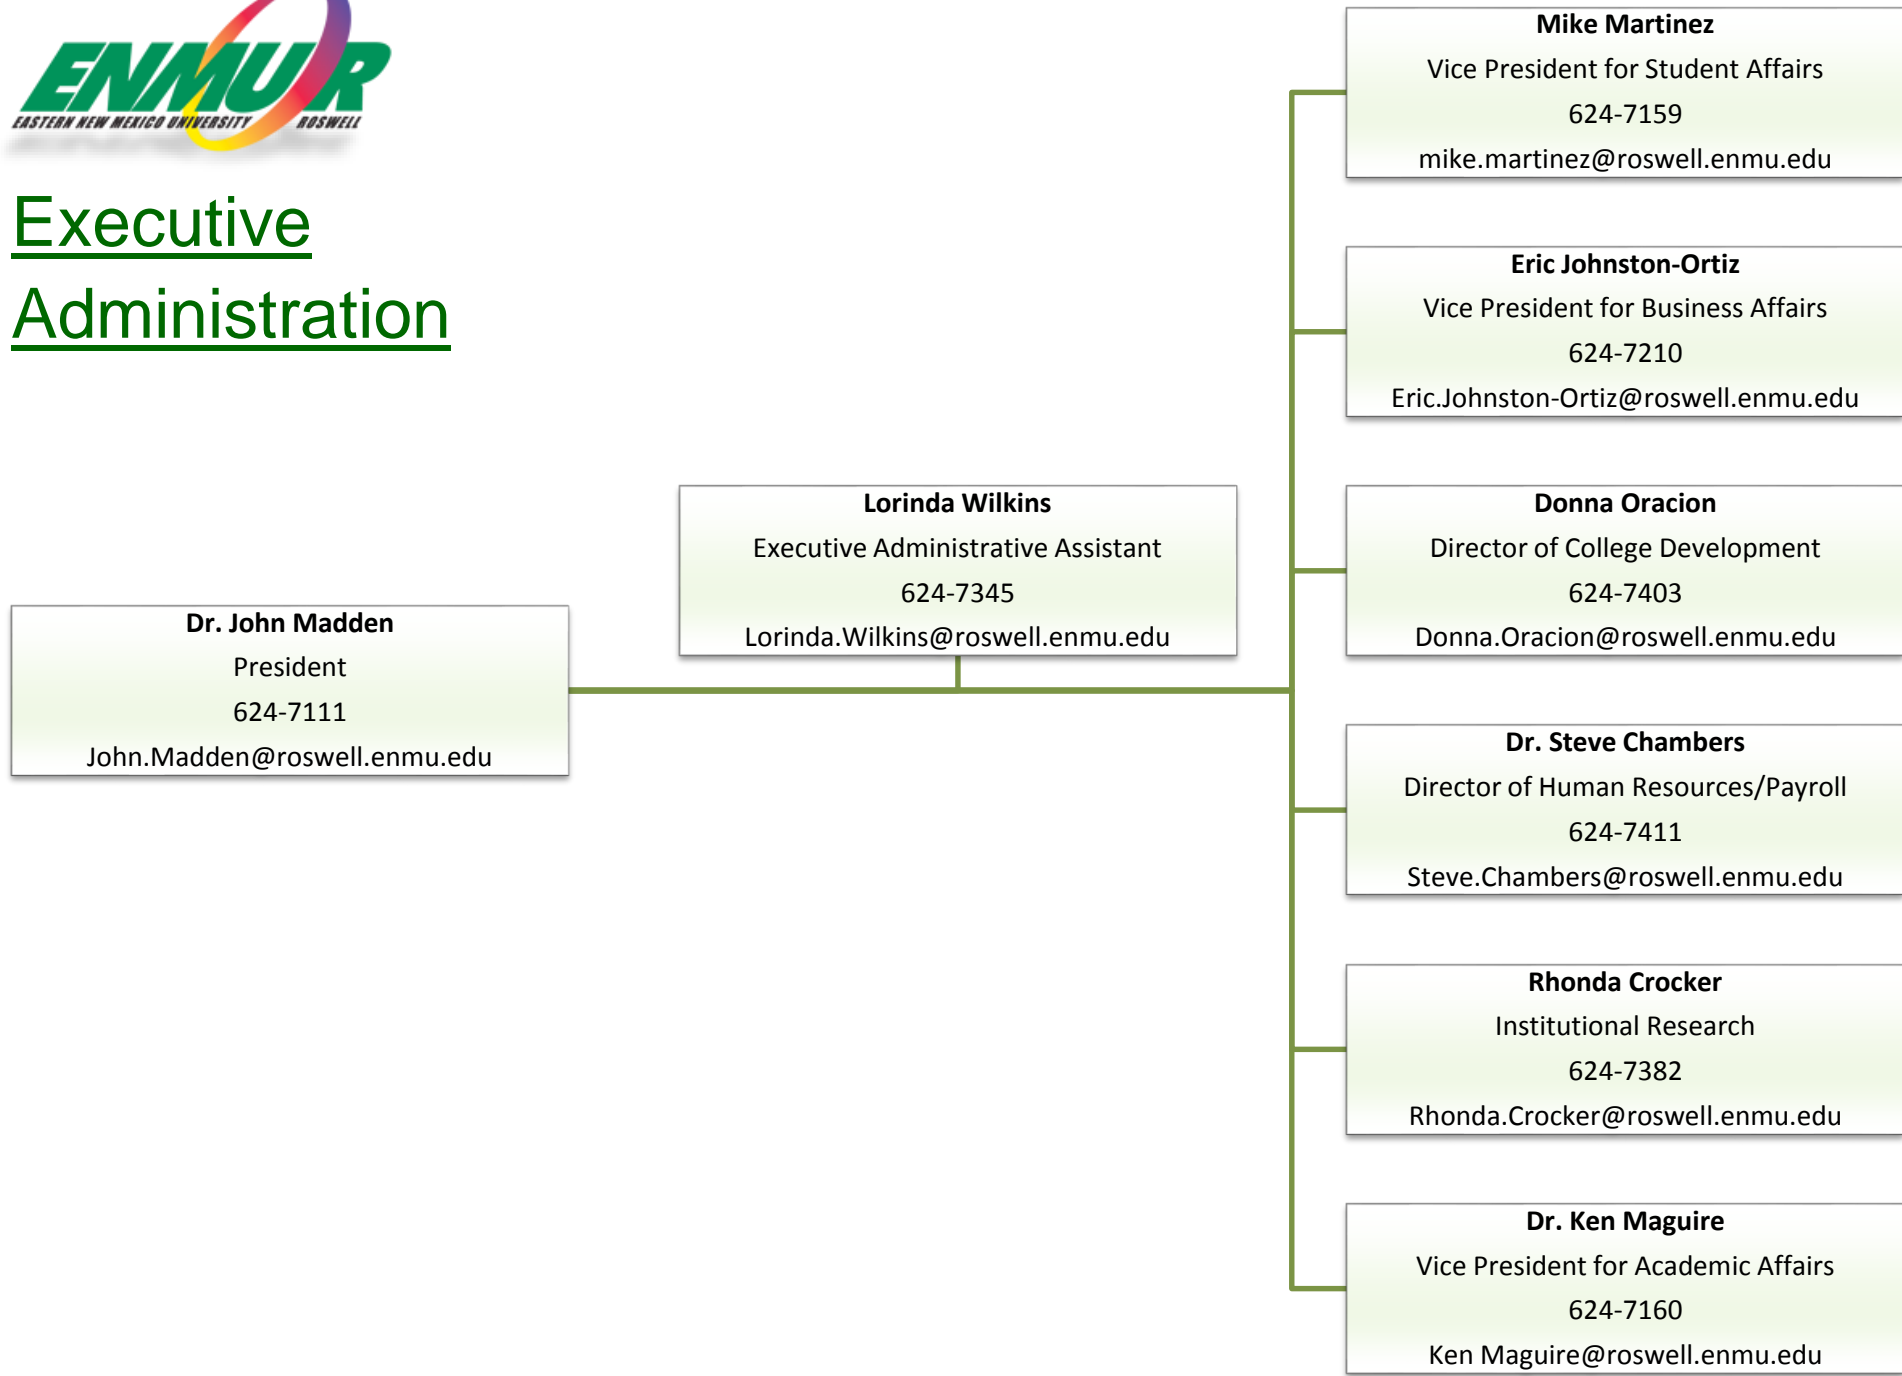

Executive Administration

Dr. John Madden

President

624-7111

John.Madden@roswell.enmu.edu

Lorinda Wilkins

Executive Administrative Assistant

624-7345