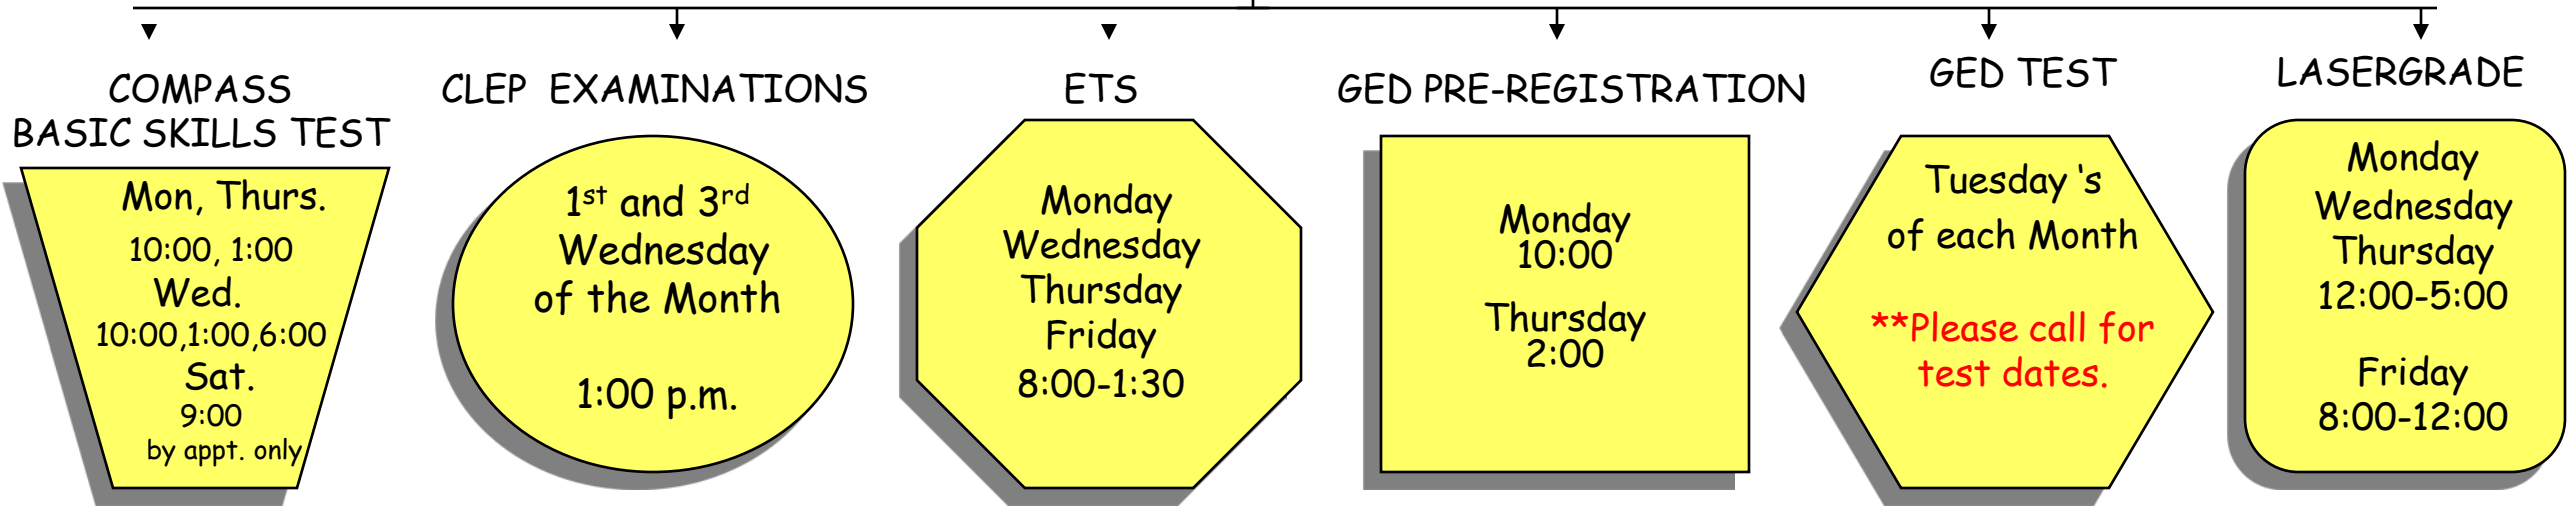

National Examinations (by appointment only)

University Examinations (as scheduled)