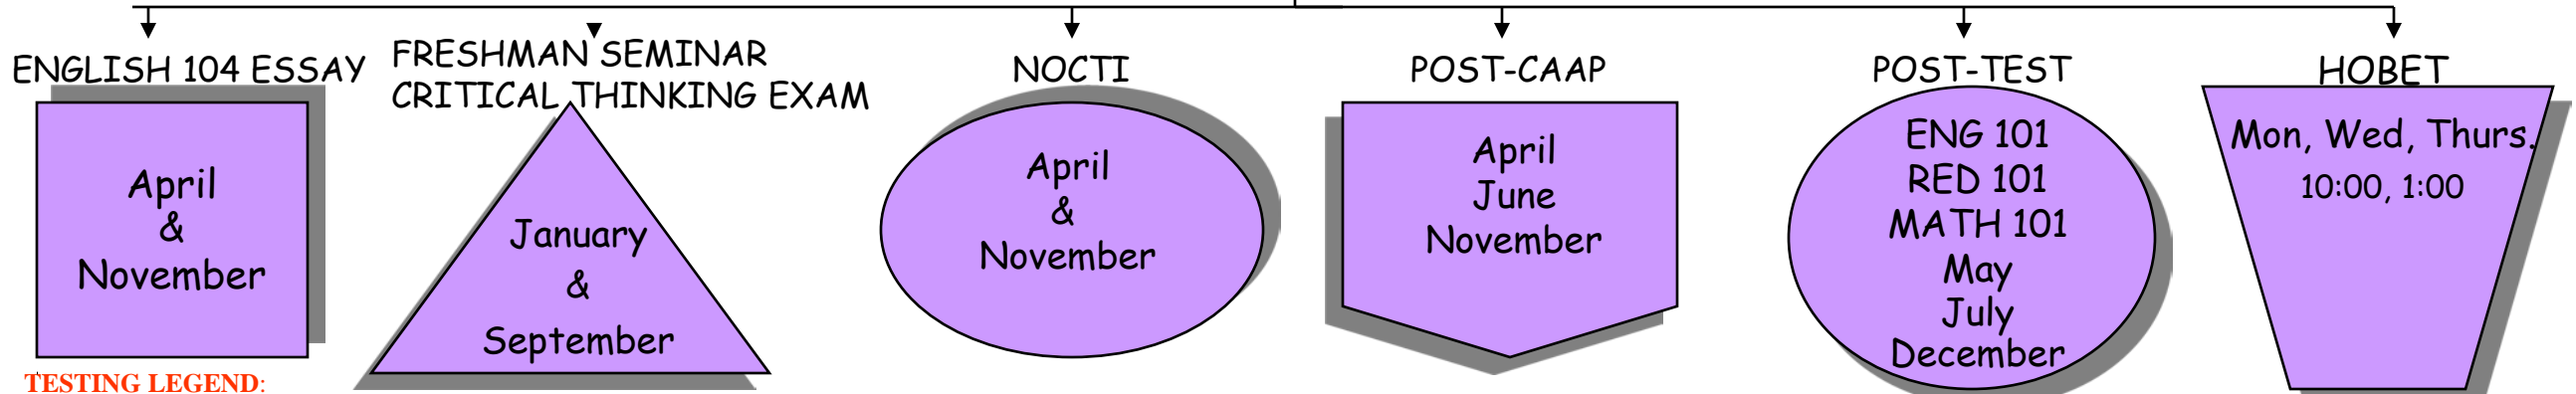

TESTING LEGEND:

ETS: GRE. TOEFL LASERGRADE: A+/DOS. CISCO. FAA. MICROSOFT. MOUS NOCTI: ELECTRONICS, OFFICE/ ADMIN. ASSIST., ACCT., CIS	POST-CAAP: WRITING. MATHEMATICS. READING. CRITICAL THINKING. SCIENCE REASONING POST-TEST: ENG 101. RED 101. MATH 101 WORKKEYS: READING/ LOCATING INFORMATION & APPLIED MATHEMATICS	CORRESPONDENCE TESTS HOBET: Nurses' Basic Skills Exams