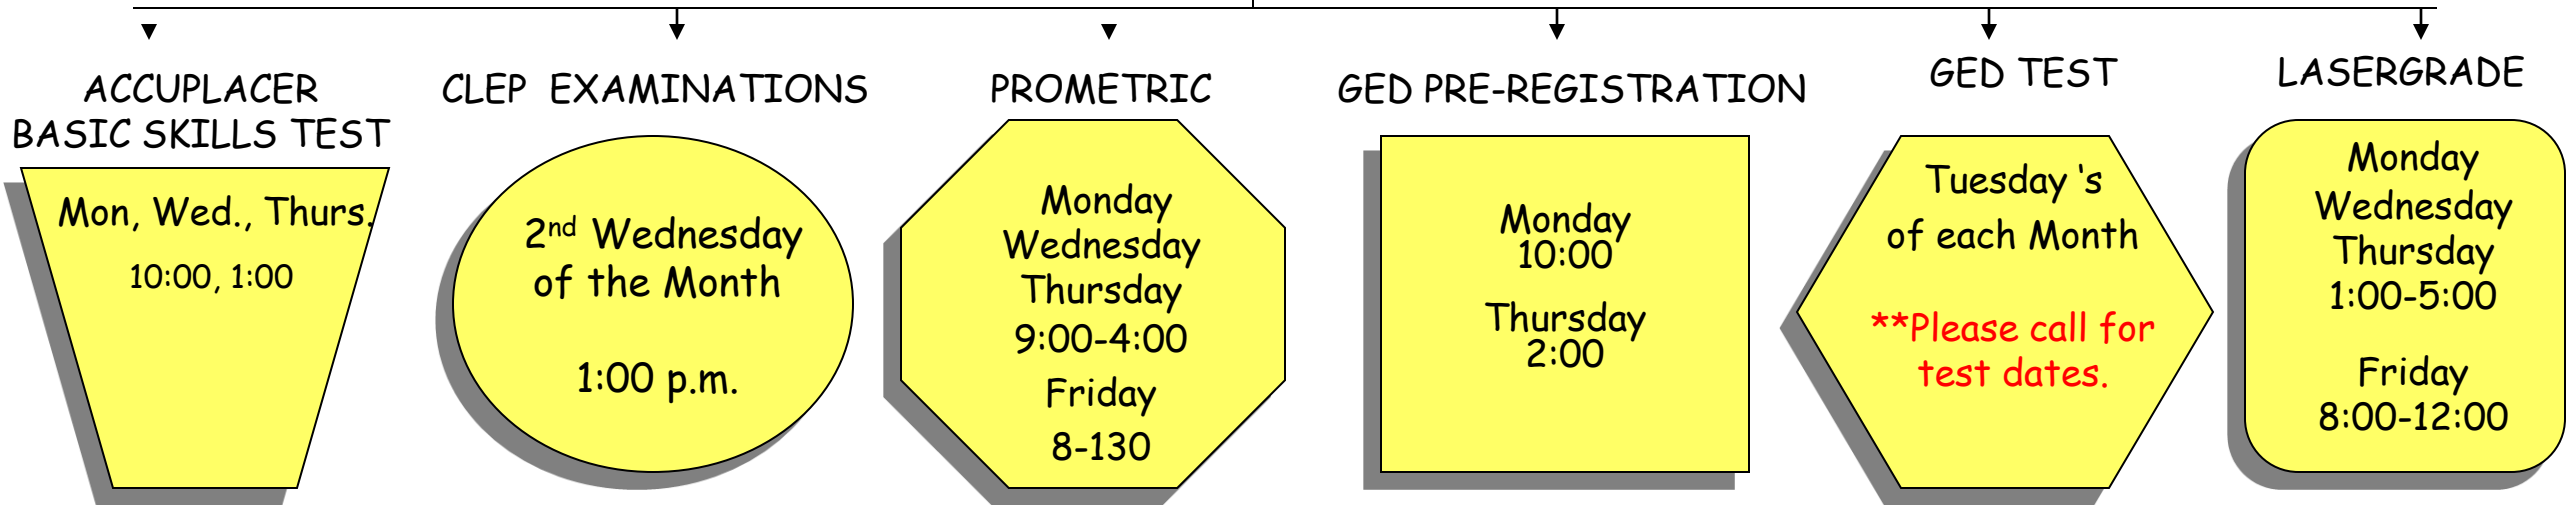

National Examinations (by appointment only)

University Examinations (as scheduled)

TESTING LEGEND:

ACCUPLACER: ENGLISH, MATHEMATICS
CLEP: ENGLISH, COLLEGE ALGEBRA, SPANISH
GED TEST: WRITING, MATH, SCIENCE, SOCIAL STUDIES, READING